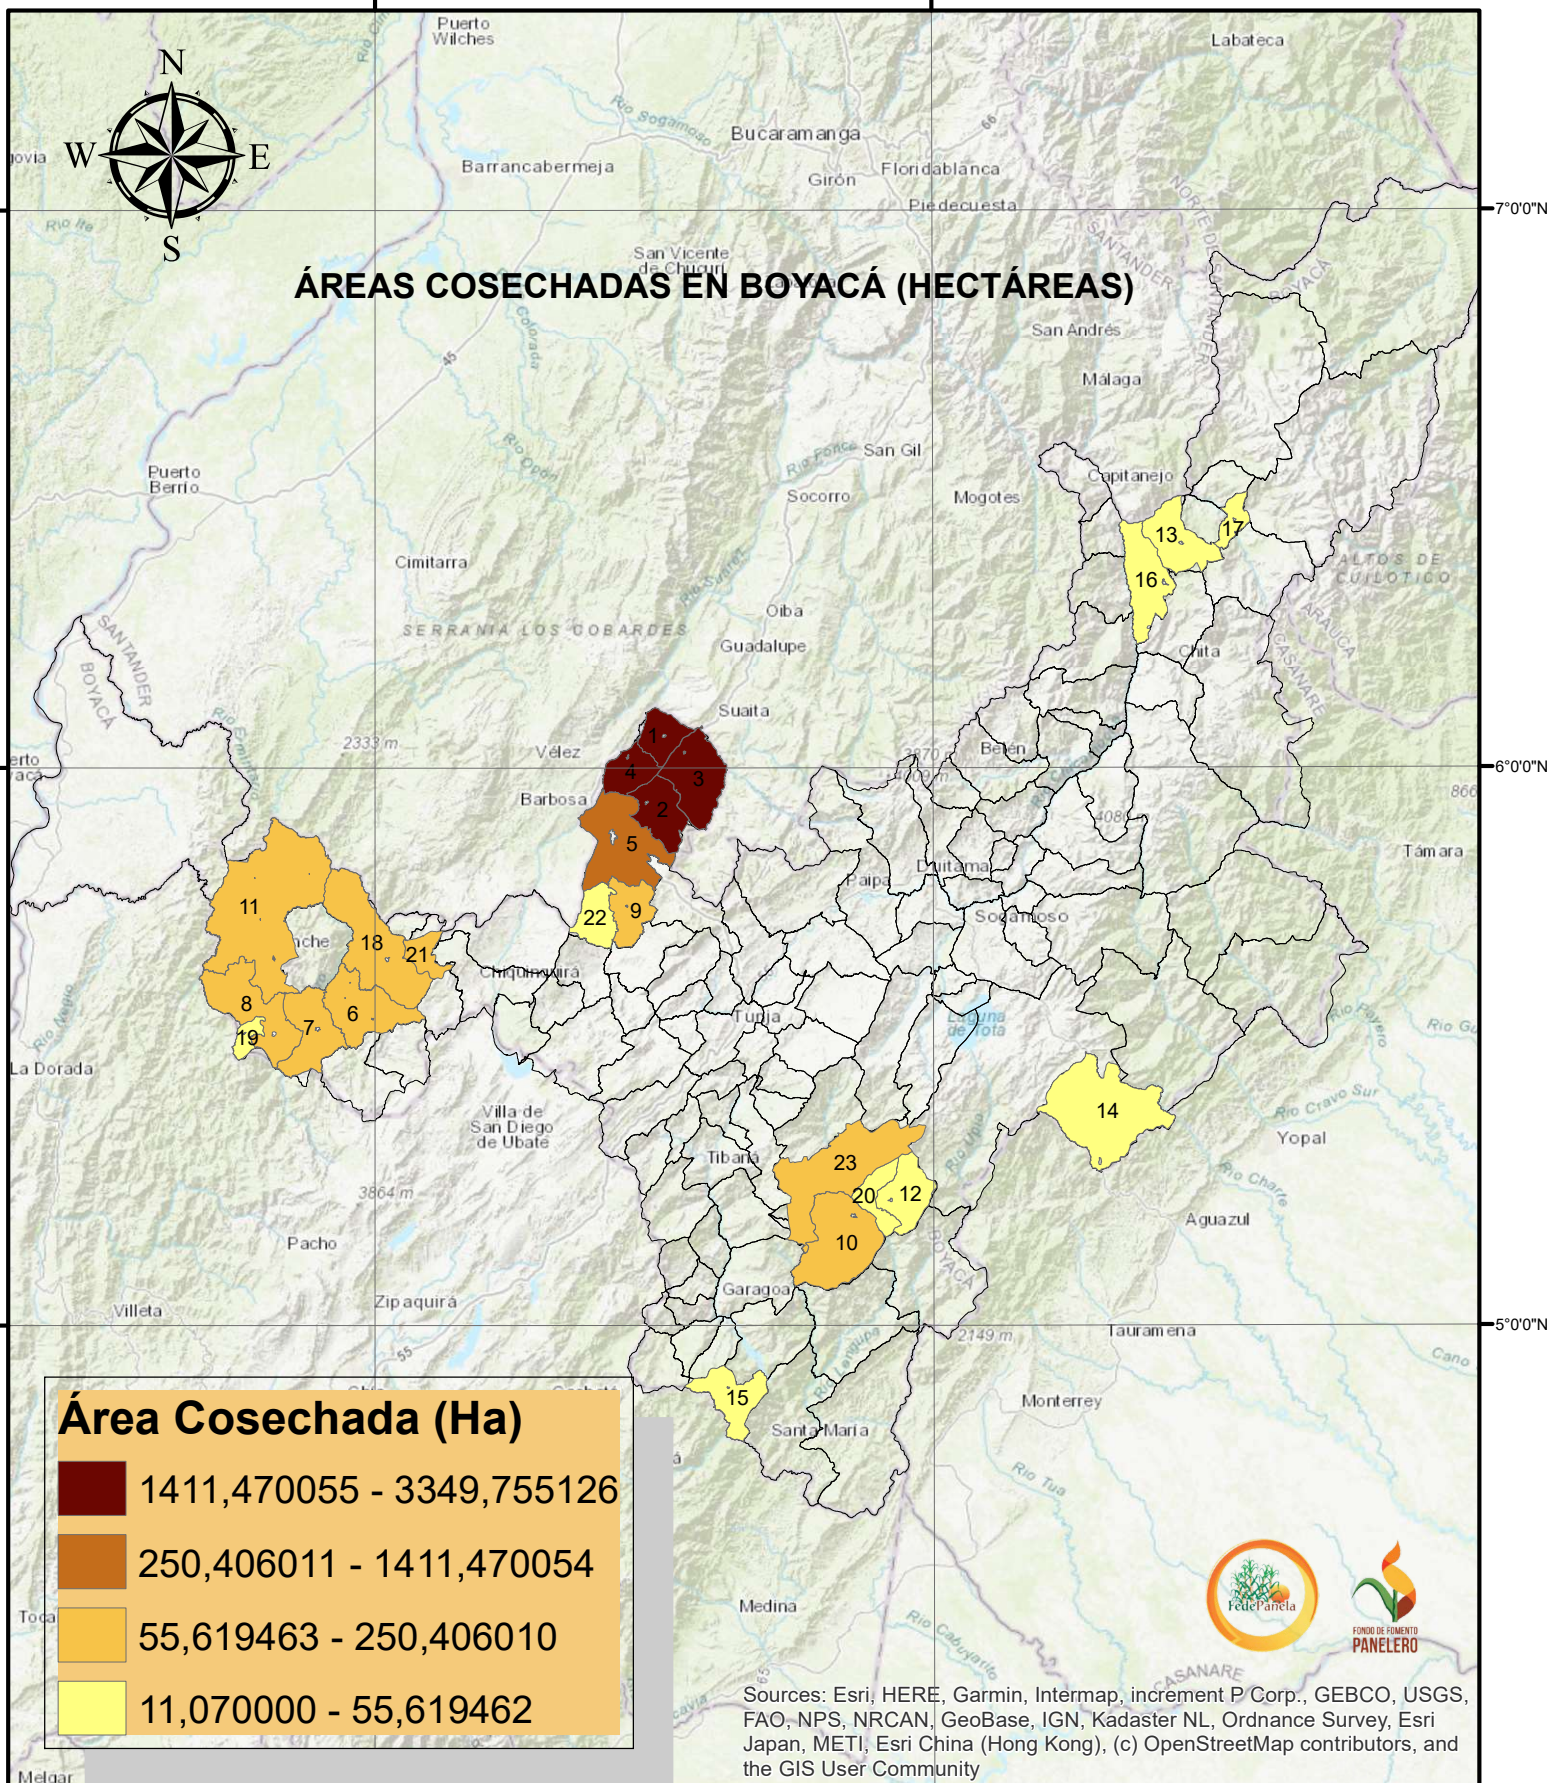

74°0'0"W

73°0'0"W

**No, MUNICIPIO**

5, MONIQUIRA

10, MIRAFLORES

15, CHIVOR

20, BERBEO

1, SANTANA

6, MARIPI

11, OTANCHE

16, BOAVITA

21, BRICEÑO

2, TOGUI

7, MUZO

12, SAN EDUARDO

17, PANQUEBA

22, SANTA SOFIA

3, CHITARAQUE

8, QUIPAMA

13, SAN MATEO

18, PAUNA

23, ZETAQUIRA

4, SAN JOSE DE PARE

9, GACHANTIVA

14, PAJARITO

19, LA VICTORIA