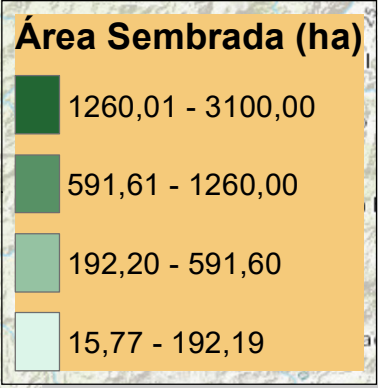

ÁREAS SEMBRADA EN CAUCA (HECTÁREAS)

660000 000000

750000 000000

800000 000000

800000 000000

700000 000000

700000 000000

Sources: Esri, HERE, Garmin, Intermap, increment P Corp., GEBCO, USGS, FAO, NPS, NRCAN, GeoBase, IGN, Kadaster NL, Ordnance Survey, Esri Japan, METI, Esri China (Hong Kong), (c) OpenStreetMap contributors, and the GIS User Community

No, MUNICIPIO	7, JAMBALO	13, PAEZ	19, SANTA ROSA	25, TIMBIQUI
1, ALMAGUER	8, LA SIERRA	14, PATIA	20, SANTANDER DE QUILICHAO	26, TORIBIO
2, ARGELIA	9, LA VEGA	15, PIENDAMO	21, SILVIA	27, TOTORO
3, BUENOS AIRES	10, LOPEZ DE MICAY	16, POPAYAN	22, SOTARA	28, BALBOA
4, CAJIBIO	11, MERCADERES	17, ROSAS	23, SUAREZ	29, SUCRE
5, CALDONO	12, MORALES	18, SAN SEBASTIAN	24, EL TAMBO	30, BOLIVAR
6, FLORENCIA				