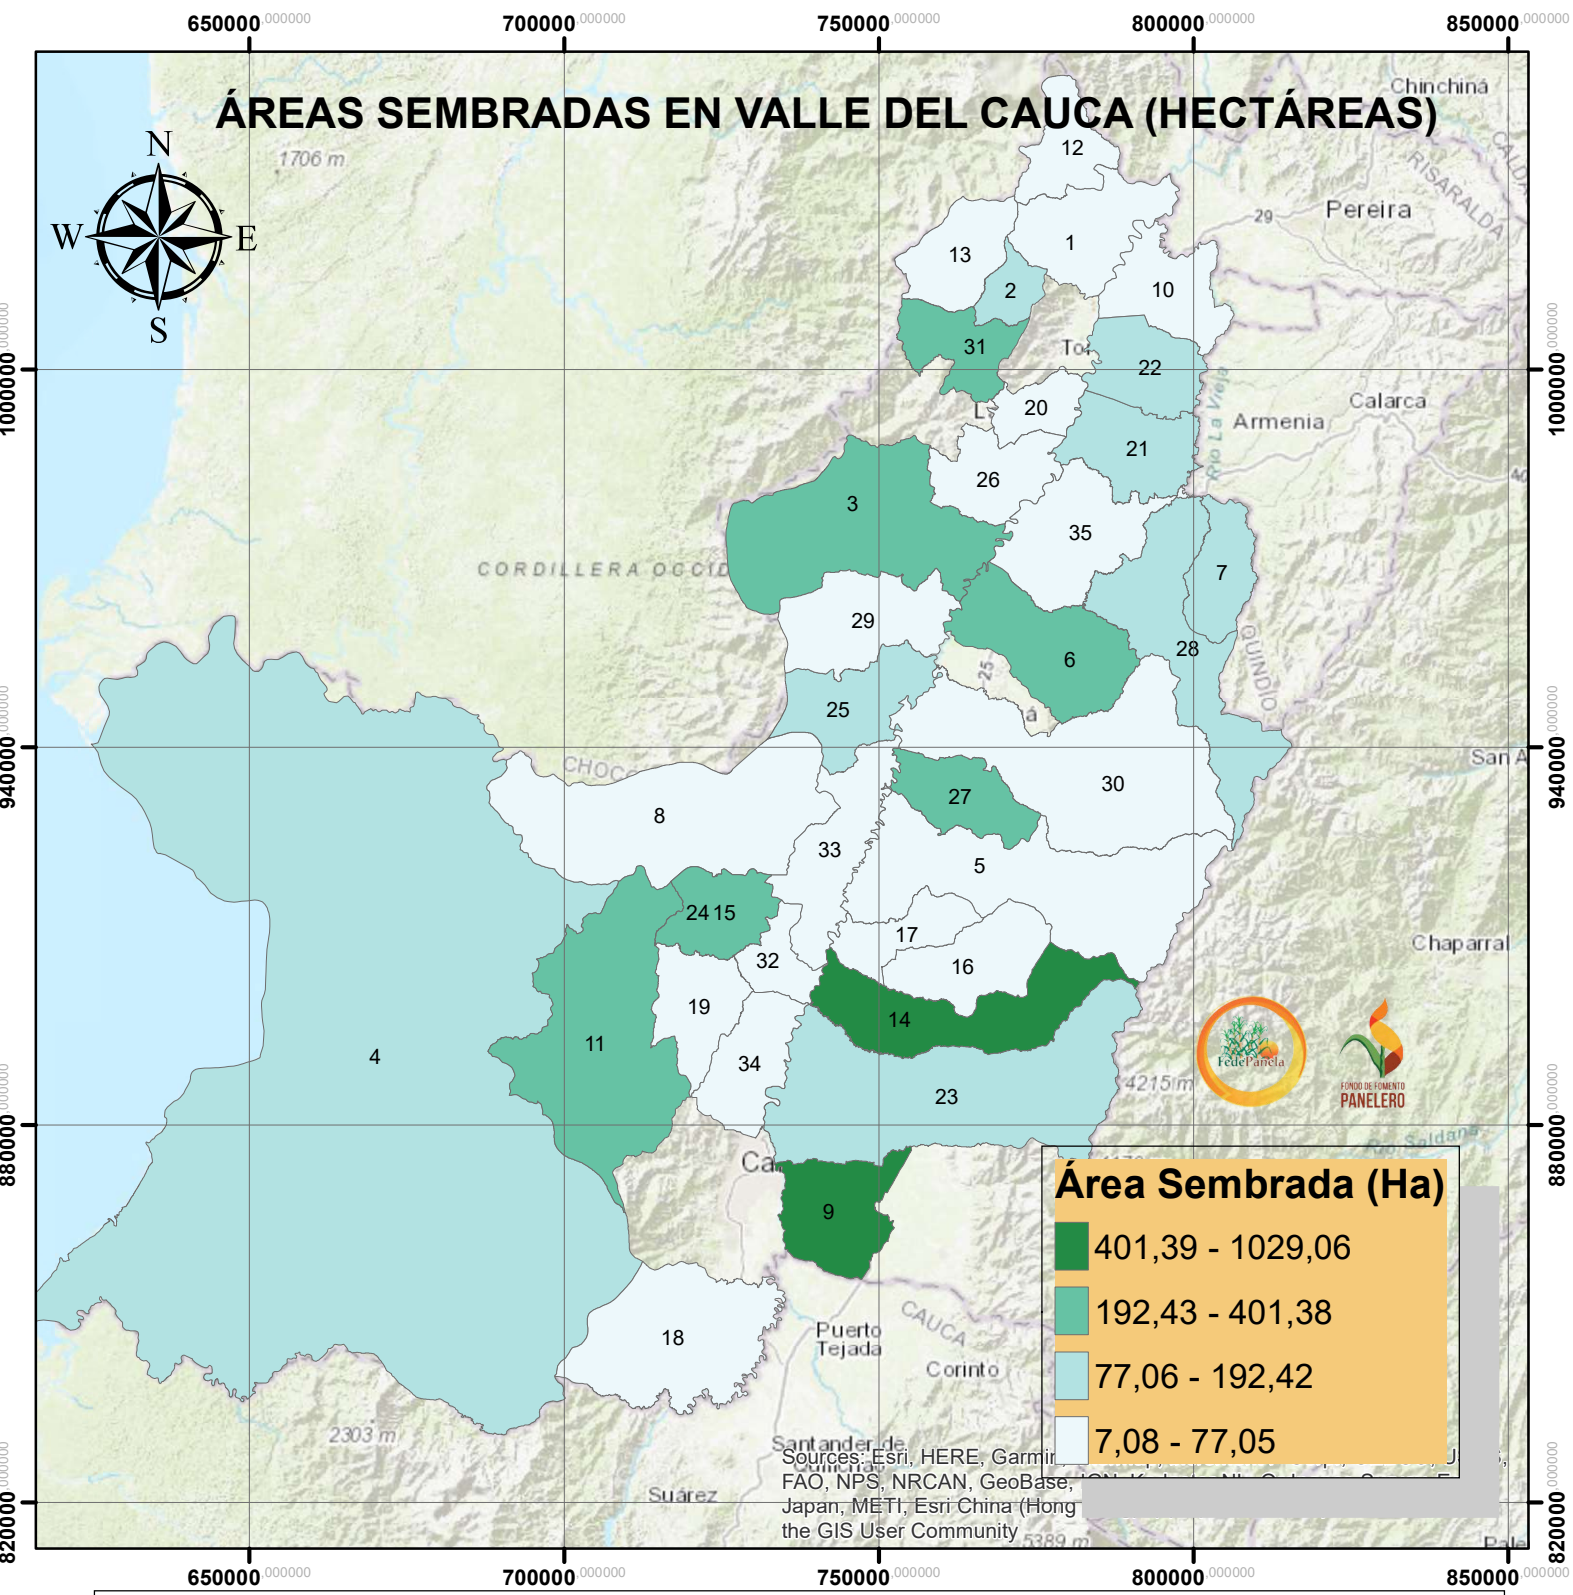

ÁREAS SEMBRADAS EN VALLE DEL CAUCA (HECTÁREAS)

No, MUNICIPIO	8, CALIMA	15, EL DOVIO	22, OBANDO	29, TRUJILLO
1, ANSERMANUEVO	9, CANDELARIA	16, GINEBRA	23, PALMIRA	30, TULUA
2, ARGELIA	10, CARTAGO	17, GUACARI	24, RESTREPO	31, VERSALLES
3, BOLIVAR	11, DAGUA	18, JAMUNDI	25, RIOFRIO	32, VIJES
4, BUENAVENTURA	12, EL AGUILA	19, LA CUMBRE	26, ROLDANILLO	33, YOTOCO
5, BUGA	13, EL CAIRO	20, LA UNION	27, SAN PEDRO	34, YUMBO
6, BUGALAGRANDE	14, EL CERRITO	21, LA VICTORIA	28, SEVILLA	35, ZARZAL
7, CAICEDONIA				

Sources: Esri, HERE, Garmin, FAO, NPS, NRCAN, GeoBase, Japan, METI, Esri China (Hong Kong), Swisstopo, the GIS User Community