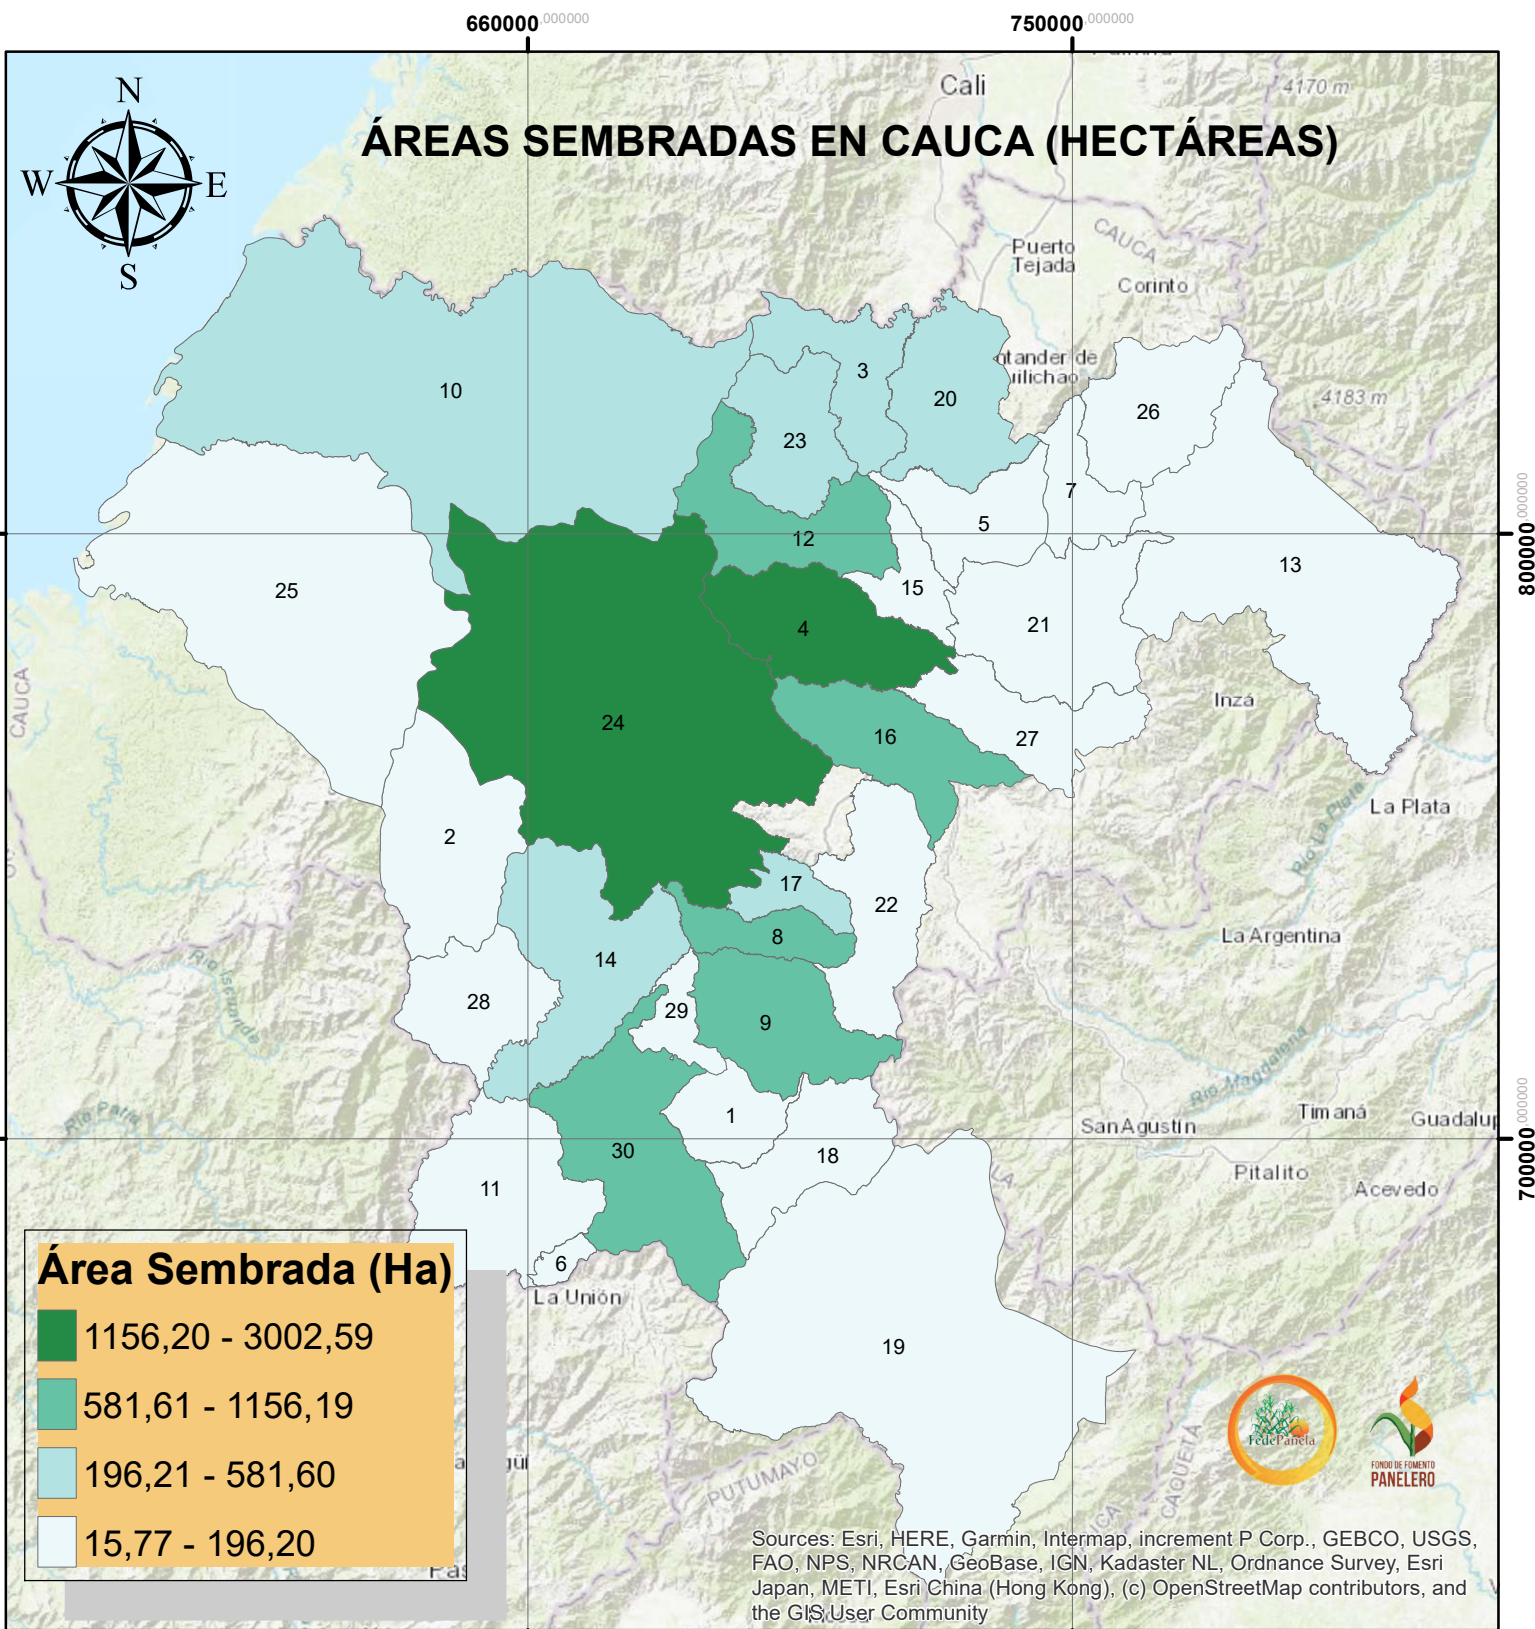

ÁREAS SEMBRADAS EN CAUCA (HECTÁREAS)

Área Sembrada (Ha)	
	1156,20 - 3002,59
	581,61 - 1156,19
	196,21 - 581,60
	15,77 - 196,20

Sources: Esri, HERE, Garmin, Intermap, increment P Corp., GEBCO, USGS, FAO, NPS, NRCAN, GeoBase, IGN, Kadaster NL, Ordnance Survey, Esri Japan, METI, Esri China (Hong Kong), (c) OpenStreetMap contributors, and the GIS User Community

No, MUNICIPIO	7, JAMBALO	13, PAEZ	19, SANTA ROSA	25, TIMBIQUI
1, ALMAGUER	8, LA SIERRA	14, PATIA	20, SANTANDER DE QUILICHAO	26, TORIBIO
2, ARGELIA	9, LA VEGA	15, PIENDAMO	21, SILVIA	27, TOTORO
3, BUENOS AIRES	10, LOPEZ DE MICAY	16, POPAYAN	22, SOTARA	28, BALBOA
4, CAJIBIO	11, MERCADERES	17, ROSAS	23, SUAREZ	29, SUCRE
5, CALDONO	12, MORALES	18, SAN SEBASTIAN	24, EL TAMBO	30, BOLIVAR
6, FLORENCIA				